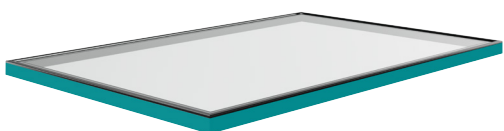

all in the detail . . .

Colours to reflect your style

Korniche Flat Glass™ offers a choice of readily available stock colours: Grey, Black, and White. For a more unique touch, Korniche also offer bespoke powder coated RAL colour finishes.

Complementing each colour is a black gloss bezel, meticulously framing the glass unit.

 White RAL 9910

 Black RAL 9005

 Grey RAL 7016

 Bespoke RAL options

Glazing tailored to your preference

Choose from double and triple glazed units available in a range of tints: clear, blue, or neutral, ensuring your aesthetic and functional needs are met.