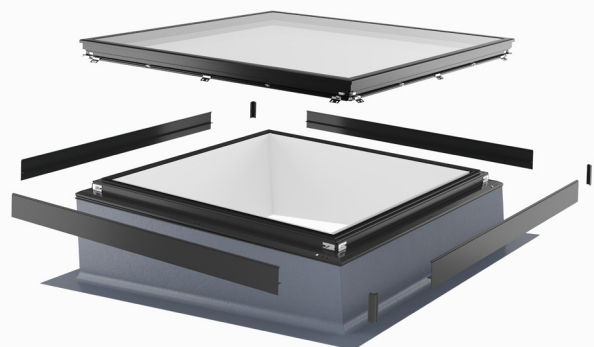

Thermal performance of the polyamide inner section, keeping the heat in and the cold out.

Effortless glass replacement for peace of mind

At Korniche we understand that accidents can happen. That's why we prioritise your peace of mind. Our Flat Glass™ design ensures swift and effortless glazing replacement, all while preserving the integrity of your interior decor.

Easy installation with unique replaceable glass unit

The Korniche Flat Glass™ is easy to install. Enjoy the benefit of your build project being watertight in the shortest possible time without the hassle of a complicated installation. The frame arrives fully assembled and just needs to be positioned, secured, and sealed. The glass unit simply clips into place, elegantly concealing the joint between the Flat Glass and the plastered finish, ensuring your décor remains flawless. With Korniche, enhancing your home is both quick and effortless.