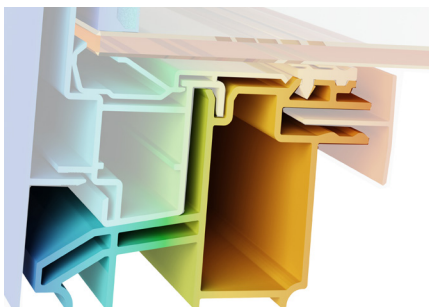

The background of the advertisement is a high-quality photograph of a modern, bright interior. A large, square skylight in the ceiling allows natural light to flood the space, showing a blue sky with white clouds. Below, a kitchen area with light wood cabinetry and a dark countertop is visible, along with a bar area featuring two wooden stools. In the foreground, a grey sofa and a small black table with a potted plant are partially visible. A large, semi-transparent red graphic element is overlaid on the right side of the image, containing the text.

Precision. Simplicity. Beauty.

Korniche crafts products with you in mind, offering an extra touch of elegance and class.

Dive into a world where aesthetics and efficiency combine.

Beyond its visual appeal, the Korniche Flat Glass™ design stands out with its exceptional thermal efficiency, credited to the polyamide inner section. Save money on your energy bills and create a space that you can use all year round.

Thermal performance of the polyamide inner section, keeping the heat in and the cold out.

Effortless glass replacement for peace of mind

At Korniche we understand that accidents can happen. That's why we prioritise your peace of mind. Our Flat Glass™ design ensures swift and effortless glazing replacement, all while preserving the integrity of your interior decor.

Easy installation with unique replaceable glass unit

The Korniche Flat Glass™ is easy to install. Enjoy the benefit of your build project being watertight in the shortest possible time without the hassle of a complicated installation. The frame arrives fully assembled and just needs to be positioned, secured, and sealed. The glass unit simply clips into place, elegantly concealing the joint between the Flat Glass and the plastered finish, ensuring your décor remains flawless. With Korniche, enhancing your home is both quick and effortless.